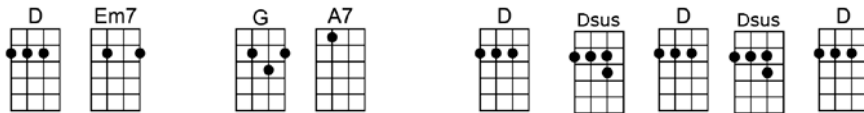

I'm al - ready standin' on the ground...

4 4 3 1