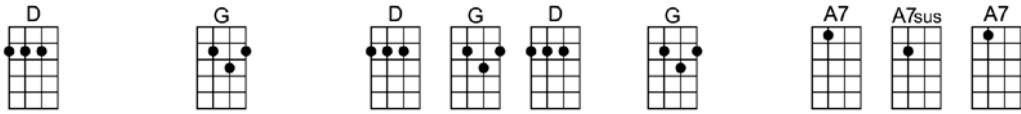

p. 2 Peaceful Easy Feeling

I get this feelin' I may know you as a lover and a friend