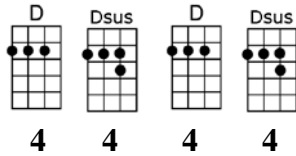

# PEACEFUL EASY FEELING

4/4 1...2...1234

Intro:

I like the way your sparklin' earrings lay against your skin so brown

And I wanna sleep with you in the desert to-night, with a billion stars all a-round

'Cause I got a peaceful easy feelin' and I know you won't let me down

'Cause I'm al - ready standin' on the ground

I found out a long time a-go what a woman can do to your soul

Ah, but she can't take you any - where, you don't already know how to go

And I got a peaceful easy feelin' and I know you won't let me down

'Cause I'm al - ready standin' on the ground

**p. 2 Peaceful Easy Feeling**

**I get this feelin' I may know you as a lover and a friend**

**But this voice keeps whispering in my other ear, tells me I may never see you a-gain**

**'Cause I got a peaceful easy feelin' and I know you won't let me down**

**'Cause I'm al - ready standin,' yes I'm al - ready standin',**

**I'm al - ready standin' on the ground...**

**4 4 3 1**