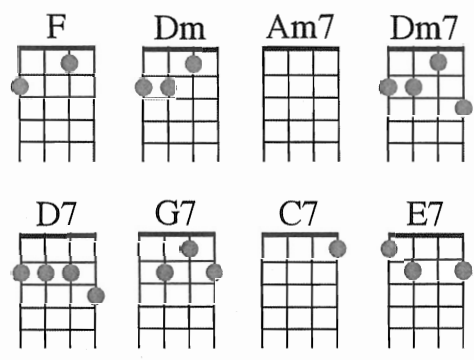

# WALKIN' MY BABY BACK HOME

by Fred Ahlert and Roy Turk (1930)

F Dm Am7 Dm(7)  
 Gee but it's great after bein' out late  
 F D7  
 Walkin' my baby back home  
 G7 C7  
 Arm in arm over meadow and farm  
 F  
 Walkin' my baby back home

F Dm Am7 Dm(7)  
 We walk along harmonizing a song  
 F D7  
 Or I'm reciting a poem  
 G7 C7  
 One kiss then we continue again  
 F  
 Walkin' my baby back home

Am7 E7  
 We stop for a while, she gives me a smile  
 F Am7  
 She snuggles her head to my chest  
 C7 G7  
 We start in to pet and that's when I get  
 C7  
 Her talcum all over my vest

F Dm Am7 Dm(7)  
 Then after I kinda straighten my tie  
 F D7  
 She has to borrow my comb  
 G7 C7  
 One kiss then we continue again  
 F (turnaround with C7)  
 Walkin' my baby back home