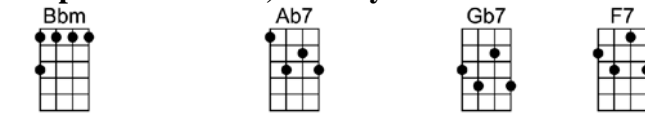

WILLOW, WEEP FOR ME

4/4 1...2...1234

Willow, weep for me, willow, weep for me,
Gone my lover's dream, lovely summer dream,

Bend your branches green along the stream that runs to sea.
Gone and left me here to weep my tears into the stream.

Listen to my plea, listen, willow and weep for me.
Sad as I can be, hear me, willow, and weep for me.

Whisper to the wind, and say that love has sinned

To leave my heart a-breaking and making a moan

Murmur to the night, to hide her starry light,

Bb9 C7#5 F C9#5 F 1. C9#5 (repeat) 2. F7
Listen to my plea, listen, willow and weep for me.
Sad as I can be, hear me, willow, and weep for me.

Bbm Gb Fm F7
Whisper to the wind, and say that love has sinned

Bbm Ab7 Gb7 F7
To leave my heart a-breaking and making a moan

Bbm Gb Fm F7
Murmur to the night, to hide her starry light,

Bbm Ab7 Gb7 C7#5
So none will find me sighing and crying all a-lone

F C9#5 F C9#5
Oh, weeping willow tree, weep in sympathy