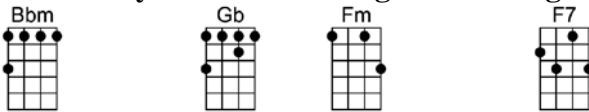

WILLOW, WEEP FOR ME

4/4 1...2...1234

Willow, weep for me, willow, weep for me,
Gone my lover's dream, lovely summer dream,

Bend your branches green along the stream that runs to sea.
Gone and left me here to weep my tears into the stream.

Listen to my plea, listen, willow and weep for me.
Sad as I can be, hear me, willow, and weep for me.

Whisper to the wind, and say that love has sinned

To leave my heart a-breaking and making a moan

Murmur to the night, to hide her starry light,

Bb9 C7#5 F C9#5 F 1. C9#5 (repeat) 2. F7
Listen to my plea, listen, willow and weep for me.
Sad as I can be, hear me, willow, and weep for me.

Bbm Gb Fm F7
Whisper to the wind, and say that love has sinned

Bbm Ab7 Gb7 F7
To leave my heart a-breaking and making a moan

Bbm Gb Fm F7
Murmur to the night, to hide her starry light,

Bbm Ab7 Gb7 C7#5
So none will find me sighing and crying all a-lone

F C9#5 F C9#5
Oh, weeping willow tree, weep in sympathy