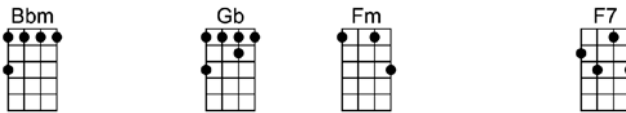

WILLOW, WEEP FOR ME

4/4 1...2...1234

Willow, weep for me, willow, weep for me,
Gone my lover's dream, lovely summer dream,

Bend your branches green along the stream that runs to sea.
Gone and left me here to weep my tears into the stream.

Listen to my plea, listen, willow and weep for me.
Sad as I can be, hear me, willow, and weep for me.

Whisper to the wind, and say that love has sinned

To leave my heart a-breaking and making a moan

Murmur to the night, to hide her starry light,

Bb9 C7#5 F C9#5 F 1. C9#5 (repeat) 2. F7
Listen to my plea, listen, willow and weep for me.
Sad as I can be, hear me, willow, and weep for me.

Bbm Gb Fm F7
Whisper to the wind, and say that love has sinned

Bbm Ab7 Gb7 F7
To leave my heart a-breaking and making a moan

Bbm Gb Fm F7
Murmur to the night, to hide her starry light,

Bbm Ab7 Gb7 C7#5
So none will find me sighing and crying all a-lone

F C9#5 F C9#5
Oh, weeping willow tree, weep in sympathy